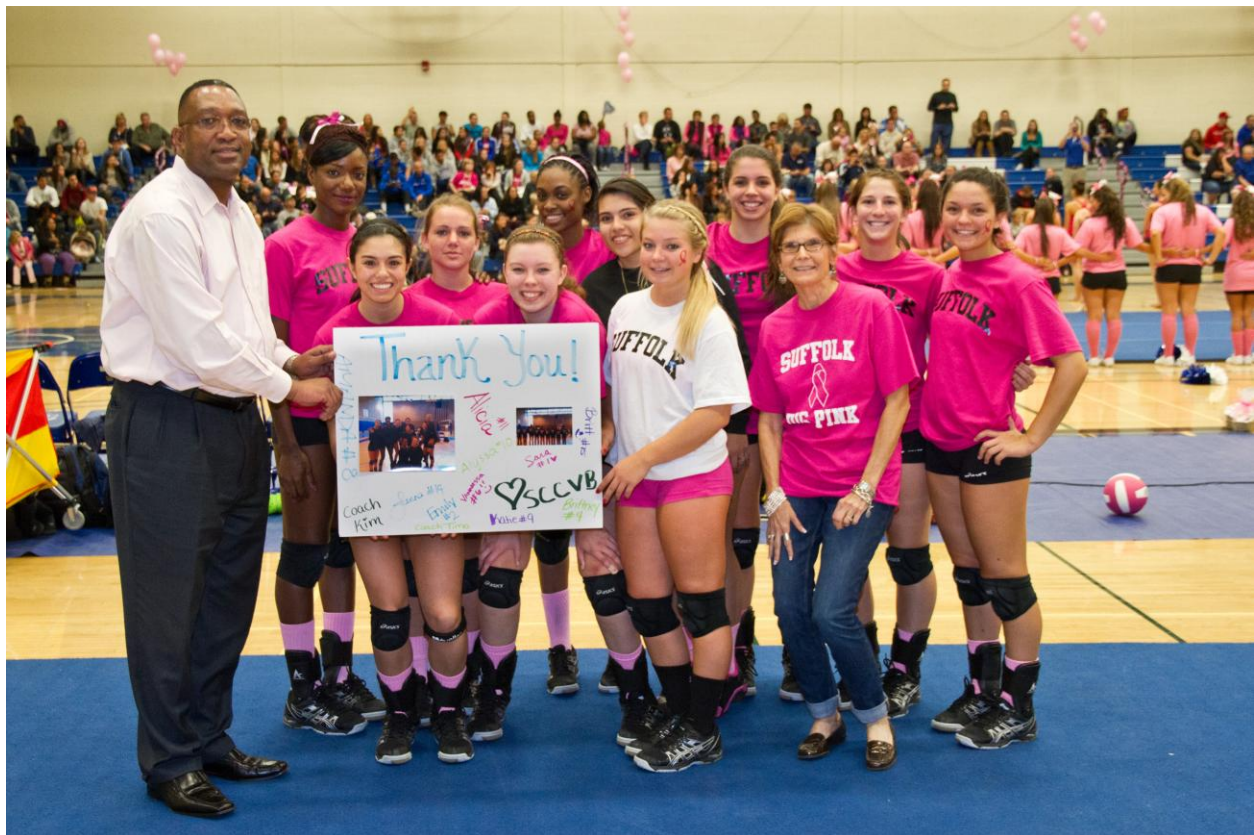

**SUFFOLK COUNTY COMMUNITY COLLEGE'S WOMEN'S VOLLEYBALL TEAM  
RAISES \$6,000 IN *DIG PINK* FUNDRAISER TO FIGHT BREAST CANCER**

Selden, NY – The Suffolk County Community College Women's Volleyball Team raised \$6,000 this year in the *Dig Pink* volleyball match hosted to support breast cancer education programs and research efforts. Suffolk's Sharks defeated the team from Nassau Community College in three highly competitive games in the best-of-five-games series. Over the past three years, the Suffolk Women's team has raised approximately \$14,000 by participating in *Dig Pink*.

**Photo Caption: Dr. Shaun L. McKay, President of Suffolk County Community College, (left) and Dr. Carla Mazzarelli, Vice President for Academic and Student Affairs, (third from the right) pose with the Suffolk County Community College Women's Volleyball Team following the *Dig Pink* fundraiser for breast cancer education programs and research efforts.**

**About Suffolk County Community College**

Suffolk County Community College (SCCC) is the largest community college in the State University of New York (SUNY) system, enrolling approximately 26,000 students at its three campuses in Selden, Brentwood and Riverhead. SCCC offers the Associate in Arts (A.A.), Associate in Science (A.S.), and Associate in Applied Science (A.A.S.) degrees, as well as a variety of certificate programs. Offering affordable college tuition, a highly respected Honors program, extensive extracurricular activities, championship athletic teams, and numerous transfer programs, SCCC is a first-choice college for Long Island students. Visit us online at [sunysuffolk.edu](http://sunysuffolk.edu).